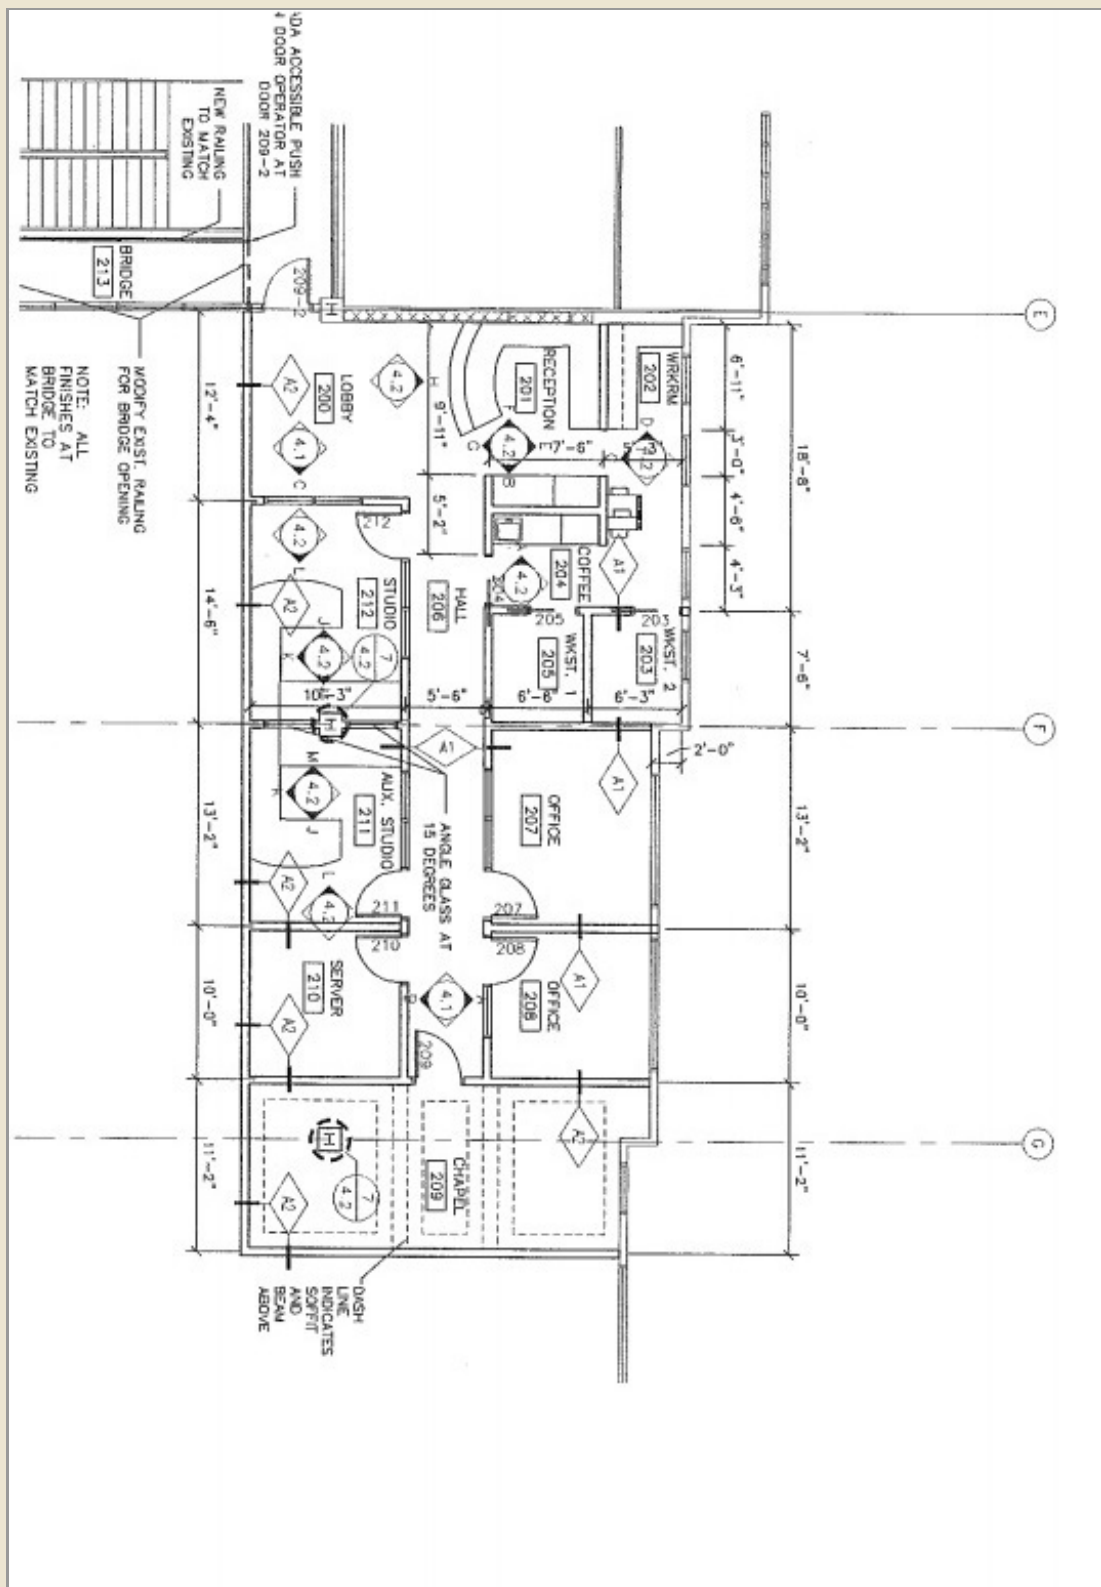

1,664 square foot office suite with five offices, break area, conference room and a waiting/reception area. Lots of borrowed lite to give the entire suite natural light.

Includes two heated indoor garage stalls and recently expanded shared parking lot.

Zoning: Office

Year Built: 2005

Stories: 2

Baths: 2

No. Units: 4

Parking: On Site, Covered

Parking Capacity: 51+

Construction: Metal, Masonry

Information deemed reliable but not guaranteed

Additional Photos

Information deemed reliable but not guaranteed

Floor Plan

Information deemed reliable but not guaranteed